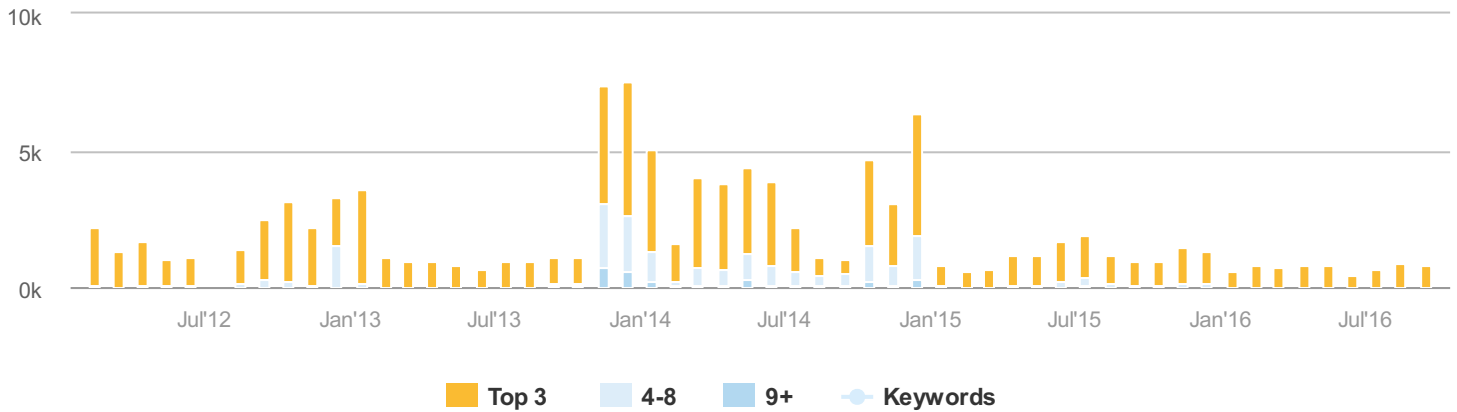

Advertising Research: Positions (Desktop)

burberry.com

Advertising Research: Positions (Desktop)

830 KEYWORDS

The number of keywords bringing users to the website via Google's top 100 paid search results

15.9K TRAFFIC

The number of users expected to visit the website in the following month or condition that average monthly paid traffic stays relatively the same.

\$18.4K TRAFFIC COST

Estimated price of paid keywords in Google AdWords

Paid Search: Traffic Cost

burberry.com | UK | All time

Paid Search: Positions 1 - 100 (826)

UK | burberry.com

Ad	Keyword	Pos	Block	Volume	CPC (USD)	URL	Traffic %	Costs %	Com.	Result	Trend	Last Update
Ad	burberry	1 (1)		135,000	0.56		39.97	19.32	0.27	187,000,000		a day ago
Ad	burberry uk	1 (1)		22,200	0.78		6.57	4.42	0.33	15,400,000		21 hours ago
Ad	london fashion week	1		22,200	2.67		6.57	15.14	0.08	10,700,000		21 hours ago
Ad	burberry scarf	1		14,800	0.93		4.37	3.51	1.00	1,220,000		21 hours ago
Ad	london fashion week 2015	1		14,800	3.28		4.37	12.40	0.11	34,300,000		21 hours ago